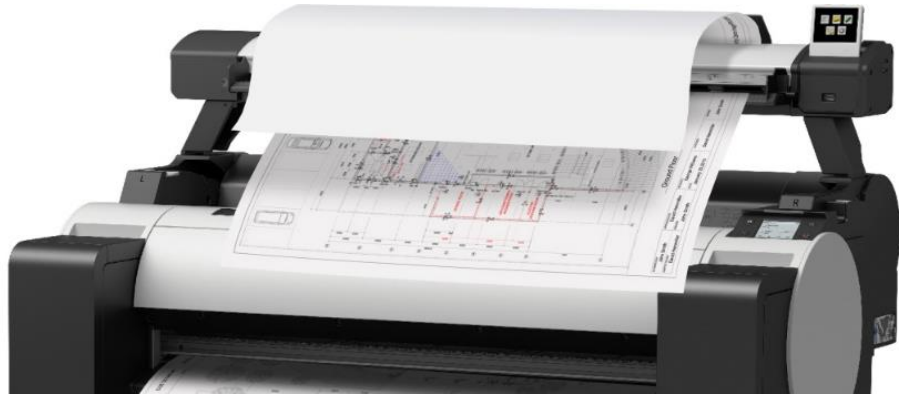

Need a Scanner?

YES

NO

Recommendation

TA-5200 MFP L24ei

- 5-colour LUCIA TD ink
- Ink tank size: 55ml
- Scan up to 600dpi

- Affordable printer for budget-minded user
- Suitable for user who prints occasionally
- Ease of use, ideal for entry level user
- Prints custom sized borderless poster
- Supports 3-sided borderless print