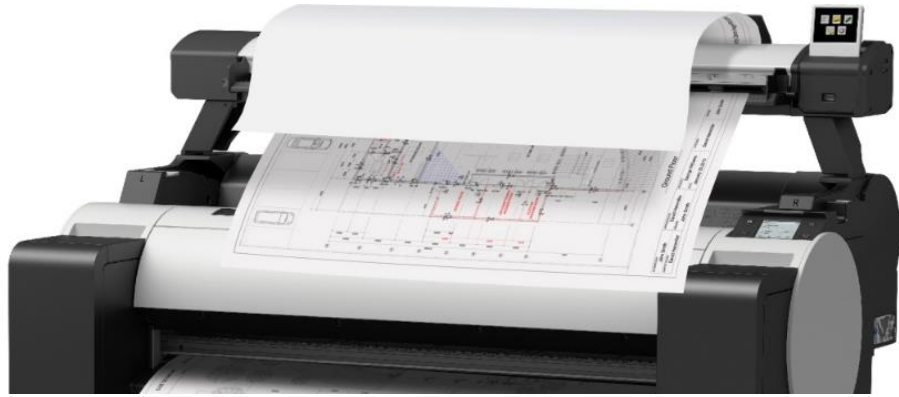

[FIND OUT MORE](#)

Need a Scanner?

YES

NO

Which scanner model fits your need?

- Resolution: up to 600dpi
- Max. document thickness: 0.5mm
- Basic Scan App Lei software

L SERIES

- Resolution: up to 1200dpi
- Max. document thickness: 1.0mm
- Advance SmartWorks MFP software