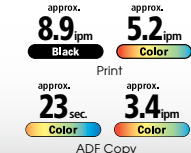

ISO Standard Speed

Measured by ISO/IEC 24734, 24735 standards

PIXMA Ink Efficient E560

- Print up to 800 pages (black ink cartridge)
- Auto 2-sided print
- PIXMA Printing Solutions: Print photos and documents from your mobile device
- FastFront: Easy paper loading and ink cartridge replacement