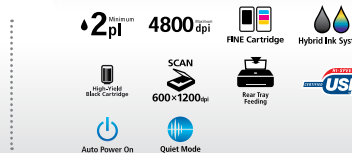

ISO Standard Speed

Measured by ISO/IEC 24734, 29183 standards

PIXMA Ink Efficient E460

New!

All-In-One Ink Efficient printer with Wi-Fi and Cloud Printing.

- Print up to 400 pages (black ink cartridge)
- Print wirelessly with PIXMA Printing Solutions, Google Cloud Print and Access Point Mode

- PIXMA Cloud Link for direct link to cloud services
- Easy-PhotoPrint+*1
- Print, copy and scan

ISO Standard Speed

Measured by ISO/IEC 24734, 29183 standards

PIXMA Ink Efficient E400

- Print up to 400 pages (black ink cartridge)
- Auto Power On: Automatically turns the printer on when you start a print job
- Easy operation

ISO Standard Speed

Measured by ISO/IEC 24734, 29183 standards

PIXMA Ink Efficient E510

- Print up to 800 pages (black ink cartridge)
- FastFront: Easy paper loading and ink cartridge replacement
- Auto Power On: Automatically turns the printer on when you start a print job