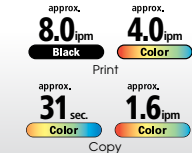

ISO Standard Speed

Measured by ISO/IEC 24734, 24735 standards

PIXMA Ink Efficient E560

- Print up to 800 pages (black ink cartridge)
- Auto 2-sided print
- PIXMA Printing Solutions: Print photos and documents from your mobile device
- FastFront: Easy paper loading and ink cartridge replacement

ISO Standard Speed

Measured by ISO/IEC 24734, 29183 standards

PIXMA Ink Efficient E460

New!

All-In-One Ink Efficient printer with Wi-Fi and Cloud Printing.

- Print up to 400 pages (black ink cartridge)
- Print wirelessly with PIXMA Printing Solutions, Google Cloud Print and Access Point Mode

- PIXMA Cloud Link for direct link to cloud services
- Easy-PhotoPrint+*1
- Print, copy and scan

ISO Standard Speed

Measured by ISO/IEC 24734, 29183 standards

PIXMA Ink Efficient E400

- Print up to 400 pages (black ink cartridge)
- Auto Power On: Automatically turns the printer on when you start a print job
- Easy operation