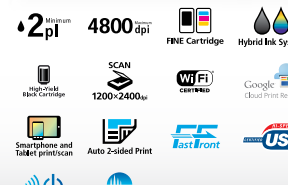

ISO Standard Speed

Measured by ISO/IEC 24734, 24735 standards

PIXMA Ink Efficient E560

- Print up to 800 pages (black ink cartridge)
- Auto 2-sided print
- PIXMA Printing Solutions: Print photos and documents from your mobile device
- FastFront: Easy paper loading and ink cartridge replacement

ISO Standard Speed

Measured by ISO/IEC 24734, 29183 standards

PIXMA Ink Efficient E460

New!

All-In-One Ink Efficient printer with Wi-Fi and Cloud Printing.

- Print up to 400 pages (black ink cartridge)
- Print wirelessly with PIXMA Printing Solutions, Google Cloud Print and Access Point Mode