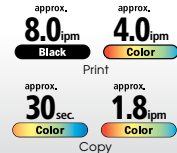

ISO Standard Speed

Measured by ISO/IEC 24734, 29183 standards

PIXMA Ink Efficient E460

New!

All-In-One Ink Efficient printer with Wi-Fi and Cloud Printing.

- Print up to 400 pages (black ink cartridge)
- Print wirelessly with PIXMA Printing Solutions, Google Cloud Print and Access Point Mode

- PIXMA Cloud Link for direct link to cloud services
- Easy-PhotoPrint+*1
- Print, copy and scan

ISO Standard Speed

Measured by ISO/IEC 24734, 29183 standards

PIXMA Ink Efficient E400

- Print up to 400 pages (black ink cartridge)
- Auto Power On: Automatically turns the printer on when you start a print job
- Easy operation

ISO Standard Speed

Measured by ISO/IEC 24734, 29183 standards

PIXMA Ink Efficient E510

- Print up to 800 pages (black ink cartridge)
- FastFront: Easy paper loading and ink cartridge replacement
- Auto Power On: Automatically turns the printer on when you start a print job