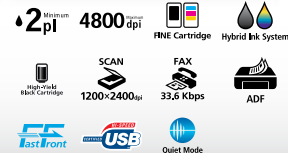

*Available in E610, E560 and E510 only.

- Print up to 800 pages (black ink cartridge)
- 30-Sheet Automatic Document Feeder
- FastFront: Easy paper loading and ink cartridge replacement
- Print, Copy, Scan and Fax

ISO Standard Speed

Measured by ISO/IEC 24734, 24735 standards

PIXMA Ink Efficient E560

- Print up to 800 pages (black ink cartridge)
- Auto 2-sided print
- PIXMA Printing Solutions: Print photos and documents from your mobile device
- FastFront: Easy paper loading and ink cartridge replacement