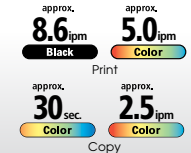

ISO Standard Speed

Measured by ISO/IEC 24734, 29183 standards