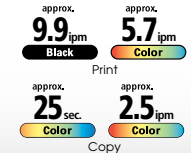

ISO Standard Speed

Measured by ISO/IEC 24734, 24735 standards

PIXMA Ink Efficient E560

- Print up to 800 pages (black ink cartridge)
- Auto 2-sided print
- PIXMA Printing Solutions: Print photos and documents from your mobile device
- FastFront: Easy paper loading and ink cartridge replacement

ISO Standard Speed

Measured by ISO/IEC 24734, 29183 standards

PIXMA Ink Efficient E460

New!

All-In-One Ink Efficient printer with Wi-Fi and Cloud Printing.

- Print up to 400 pages (black ink cartridge)
- Print wirelessly with PIXMA Printing Solutions, Google Cloud Print and Access Point Mode