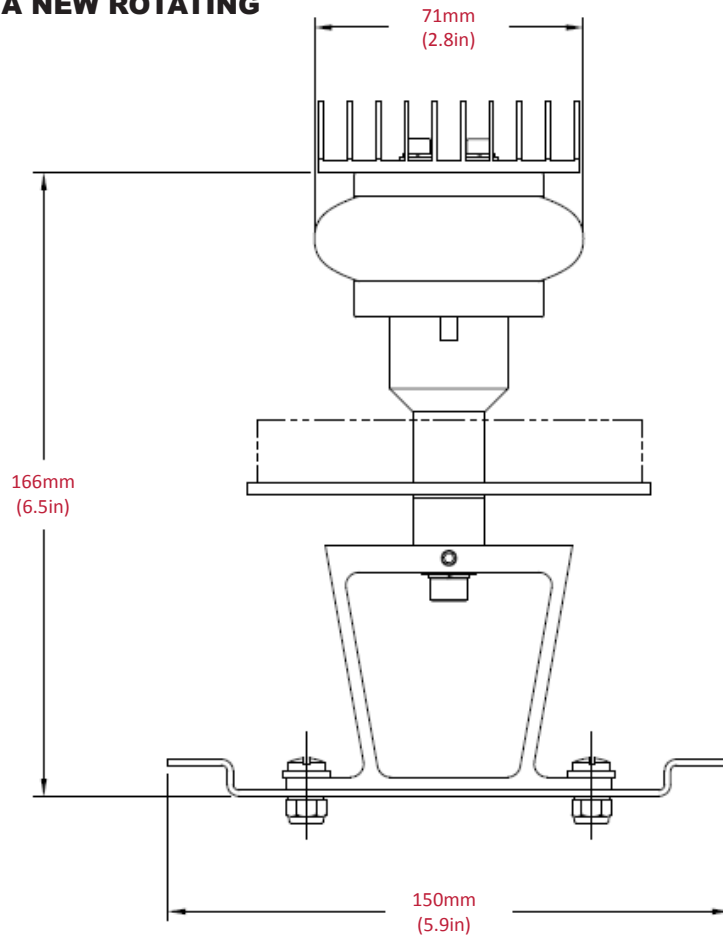

SPECIFICATIONS

Input Voltage	9 to 36VDC
Power Consumption	Variable up to 20W
Power Setting	Field selectable
Colours Available	Red, green, yellow, white, blue
Operating Temperature	-40° C to +70° C
Storage Temperature	-40° C to +70° C
Vertical Beam Divergence	Varies with lantern
Quiescent Current	< 7mA
Monitor and Control	Capable
Visibility	360° horizon (omnidirectional)
Sunswitch Threshold	Variable

NOTE: Specifications are subject to change.

MaxiHALO-60RB

AVAILABLE IN ALL IALA APPROVED COLOURS AS A RETROFIT OR AS A LIGHT SOURCE FOR A NEW ROTATING BEACON

Effective Intensity Tables can be found on our website at www.tidelandsignal.com

USA - HOUSTON
P: + 1 713 681 6101
F: + 1 713 681 6233
E: us-sales@tidelandsignal.com

CANADA - DSS MARINE
P: + 844 843 3526
F: + 613 680 7418
E: canada-sales@tidelandsignal.com

UK - BURGESS HILL
P: + 44 (0) 1444 872240
F: + 44 (0) 1444 872241
E: emea-sales@tidelandsignal.com

UK - GT YARMOUTH
P: + 44 (0) 1493 441711
F: + 44 (0) 1493 440322
E: emea-sales@tidelandsignal.com

UAE - DUBAI
P: + 971 (0) 4 885 5842
F: + 971 (0) 4 885 7352
E: emea-sales@tidelandsignal.com

SINGAPORE
P: + 65 6333 0078
F: + 65 6333 0079
E: asia-sales@tidelandsignal.com

CHINA
P: + 86 (0) 1380 101 4639
F: + 86 (0) 21 3868 8087
E: asia-sales@tidelandsignal.com